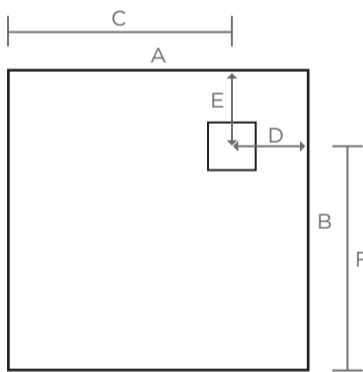

CLASSIC M SLATE

DIMENSIONS

Classic M Slate Trays are compatible with all standard shower enclosures. They will fit seamlessly into your bathroom. Understanding that each installation is unique we can trim up to 25mm of each wall touching side to ensure the perfect fit.

They are slim with a height of just 32mm and all trays can be fitted on top or level with the bathroom floor.

RECTANGLE

A (mm)	B (mm)	C (mm)	D (mm)	E (mm)	F (mm)	MPN
1800	1000	985	815	250	750	CMSLATE1800X1000
1800	900	985	815	250	650	CMSLATE1800X900
1800	800	985	815	250	550	CMSLATE1800X800
1700	1000	935	765	250	750	CMSLATE1700X1000
1700	900	935	765	250	650	CMSLATE1700X900
1700	700	935	765	250	450	CMSLATE1700X700
1600	1000	885	715	250	750	CMSLATE1600X1000
1600	900	885	715	250	650	CMSLATE1600X900
1600	800	885	715	250	550	CMSLATE1600X800
1500	1000	835	665	250	750	CMSLATE1500X1000
1500	900	835	665	250	650	CMSLATE1500X900
1400	1000	785	615	250	750	CMSLATE1400X1000
1400	900	785	615	250	650	CMSLATE1400X900
1400	800	785	615	250	550	CMSLATE1400X800
1300	1000	735	565	250	750	CMSLATE1300X1000
1300	900	735	565	250	650	CMSLATE1300X900
1200	1000	685	515	250	750	CMSLATE1200X1000
1200	900	685	515	250	650	CMSLATE1200X900
1200	800	685	515	250	550	CMSLATE1200X800

SQUARE

A (mm)	B (mm)	C (mm)	D (mm)	E (mm)	F (mm)	MPN
1000	1000	750	250	250	750	CMSLATE1000x1000
900	900	650	250	250	650	CMSLATE900x900

QUADRANT

A (mm)	B (mm)	C (mm)	D (mm)	E (mm)	F (mm)	MPN
1000	1000	750	250	250	750	CMSLATE1000QUAD
900	900	650	250	250	650	CMSLATE900QUAD

OFFSET QUADRANT RIGHT HAND

A (mm)	B (mm)	C (mm)	D (mm)	E (mm)	F (mm)	MPN
1200	900	950	250	250	650	CMSLATE12X9QRH
1000	800	950	250	250	550	CMSLATE10X8QRH

OFFSET QUADRANT LEFT HAND

A (mm)	B (mm)	C (mm)	D (mm)	E (mm)	F (mm)	MPN
1200	900	950	250	250	650	CMSLATE12X9QLH
1000	800	950	250	250	550	CMSLATE10X8QLH