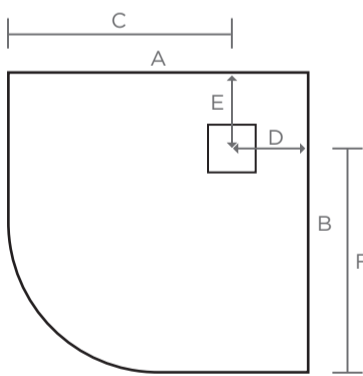

CLASSIC M SLATE

DIMENSIONS

Classic M Slate Trays are compatible with all standard shower enclosures. They will fit seamlessly into your bathroom. Understanding that each installation is unique we can trim up to 25mm of each wall touching side to ensure the perfect fit.

They are slim with a height of just 32mm and all trays can be fitted on top or level with the bathroom floor.

RECTANGLE

A (mm)	B (mm)	C (mm)	D (mm)	E (mm)	F (mm)	MPN
1800	1000	985	815	250	750	CMSLATE1800X1000
1800	900	985	815	250	650	CMSLATE1800X900
1800	800	985	815	250	550	CMSLATE1800X800
1700	1000	935	765	250	750	CMSLATE1700X1000
1700	900	935	765	250	650	CMSLATE1700X900
1700	700	935	765	250	450	CMSLATE1700X700
1600	1000	885	715	250	750	CMSLATE1600X1000
1600	900	885	715	250	650	CMSLATE1600X900
1600	800	885	715	250	550	CMSLATE1600X800
1500	1000	835	665	250	750	CMSLATE1500X1000
1500	900	835	665	250	650	CMSLATE1500X900
1400	1000	785	615	250	750	CMSLATE1400X1000
1400	900	785	615	250	650	CMSLATE1400X900
1400	800	785	615	250	550	CMSLATE1400X800
1300	1000	735	565	250	750	CMSLATE1300X1000
1300	900	735	565	250	650	CMSLATE1300X900
1200	1000	685	515	250	750	CMSLATE1200X1000
1200	900	685	515	250	650	CMSLATE1200X900
1200	800	685	515	250	550	CMSLATE1200X800

SQUARE

A (mm)	B (mm)	C (mm)	D (mm)	E (mm)	F (mm)	MPN
1000	1000	750	250	250	750	CMSLATE1000x1000
900	900	650	250	250	650	CMSLATE900x900

QUADRANT

A (mm)	B (mm)	C (mm)	D (mm)	E (mm)	F (mm)	MPN
1000	1000	750	250	250	750	CMSLATE1000QUAD
900	900	650	250	250	650	CMSLATE900QUAD

OFFSET QUADRANT RIGHT HAND

A (mm)	B (mm)	C (mm)	D (mm)	E (mm)	F (mm)	MPN
1200	900	950	250	250	650	CMSLATE12X9QRH
1000	800	950	250	250	550	CMSLATE10X8QRH

OFFSET QUADRANT LEFT HAND

A (mm)	B (mm)	C (mm)	D (mm)	E (mm)	F (mm)	MPN
1200	900	950	250	250	650	CMSLATE12X9QLH
1000	800	950	250	250	550	CMSLATE10X8QLH