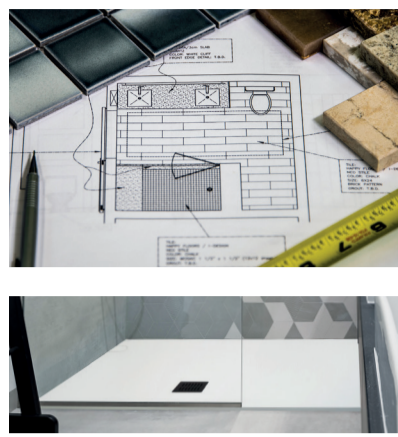

CLASSIC M SLATE

DIMENSIONS

Classic M Slate Trays are compatible with all standard shower enclosures. They will fit seamlessly into your bathroom. Understanding that each installation is unique we can trim up to 25mm of each wall touching side to ensure the perfect fit.

They are slim with a height of just 32mm and all trays can be fitted on top or level with the bathroom floor.

RECTANGLE

A (mm)	B (mm)	C (mm)	D (mm)	E (mm)	F (mm)	MPN
1800	1000	985	815	250	750	CMSLATE1800X1000
1800	900	985	815	250	650	CMSLATE1800X900
1800	800	985	815	250	550	CMSLATE1800X800
1700	1000	935	765	250	750	CMSLATE1700X1000
1700	900	935	765	250	650	CMSLATE1700X900
1700	700	935	765	250	450	CMSLATE1700X700
1600	1000	885	715	250	750	CMSLATE1600X1000
1600	900	885	715	250	650	CMSLATE1600X900
1600	800	885	715	250	550	CMSLATE1600X800
1500	1000	835	665	250	750	CMSLATE1500X1000
1500	900	835	665	250	650	CMSLATE1500X900
1400	1000	785	615	250	750	CMSLATE1400X1000
1400	900	785	615	250	650	CMSLATE1400X900
1400	800	785	615	250	550	CMSLATE1400X800
1300	1000	735	565	250	750	CMSLATE1300X1000
1300	900	735	565	250	650	CMSLATE1300X900
1200	1000	685	515	250	750	CMSLATE1200X1000
1200	900	685	515	250	650	CMSLATE1200X900
1200	800	685	515	250	550	CMSLATE1200X800

SQUARE

A (mm)	B (mm)	C (mm)	D (mm)	E (mm)	F (mm)	MPN
1000	1000	750	250	250	750	CMSLATE1000x1000
900	900	650	250	250	650	CMSLATE900x900

QUADRANT

A (mm)	B (mm)	C (mm)	D (mm)	E (mm)	F (mm)	MPN
1000	1000	750	250	250	750	CMSLATE1000QUAD
900	900	650	250	250	650	CMSLATE900QUAD