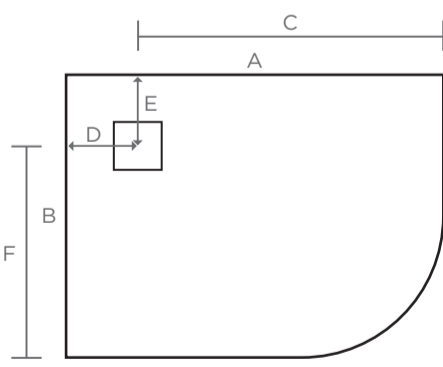

CLASSIC M SLATE

DIMENSIONS

Classic M Slate Trays are compatible with all standard shower enclosures. They will fit seamlessly into your bathroom. Understanding that each installation is unique we can trim up to 25mm of each wall touching side to ensure the perfect fit.

They are slim with a height of just 32mm and all trays can be fitted on top or level with the bathroom floor.

RECTANGLE

A (mm)	B (mm)	C (mm)	D (mm)	E (mm)	F (mm)	MPN
1800	1000	985	815	250	750	CMSLATE1800X1000
1800	900	985	815	250	650	CMSLATE1800X900
1800	800	985	815	250	550	CMSLATE1800X800
1700	1000	935	765	250	750	CMSLATE1700X1000
1700	900	935	765	250	650	CMSLATE1700X900
1700	700	935	765	250	450	CMSLATE1700X700
1600	1000	885	715	250	750	CMSLATE1600X1000
1600	900	885	715	250	650	CMSLATE1600X900
1600	800	885	715	250	550	CMSLATE1600X800
1500	1000	835	665	250	750	CMSLATE1500X1000
1500	900	835	665	250	650	CMSLATE1500X900
1400	1000	785	615	250	750	CMSLATE1400X1000
1400	900	785	615	250	650	CMSLATE1400X900
1400	800	785	615	250	550	CMSLATE1400X800
1300	1000	735	565	250	750	CMSLATE1300X1000
1300	900	735	565	250	650	CMSLATE1300X900
1200	1000	685	515	250	750	CMSLATE1200X1000
1200	900	685	515	250	650	CMSLATE1200X900
1200	800	685	515	250	550	CMSLATE1200X800

SQUARE

A (mm)	B (mm)	C (mm)	D (mm)	E (mm)	F (mm)	MPN
1000	1000	750	250	250	750	CMSLATE1000x1000
900	900	650	250	250	650	CMSLATE900x900

QUADRANT

A (mm)	B (mm)	C (mm)	D (mm)	E (mm)	F (mm)	MPN
1000	1000	750	250	250	750	CMSLATE1000QUAD
900	900	650	250	250	650	CMSLATE900QUAD

OFFSET QUADRANT RIGHT HAND

A (mm)	B (mm)	C (mm)	D (mm)	E (mm)	F (mm)	MPN
1200	900	950	250	250	650	CMSLATE12X9QRH
1000	800	950	250	250	550	CMSLATE10X8QRH

OFFSET QUADRANT LEFT HAND

A (mm)	B (mm)	C (mm)	D (mm)	E (mm)	F (mm)	MPN
1200	900	950	250	250	650	CMSLATE12X9QLH
1000	800	950	250	250	550	CMSLATE10X8QLH