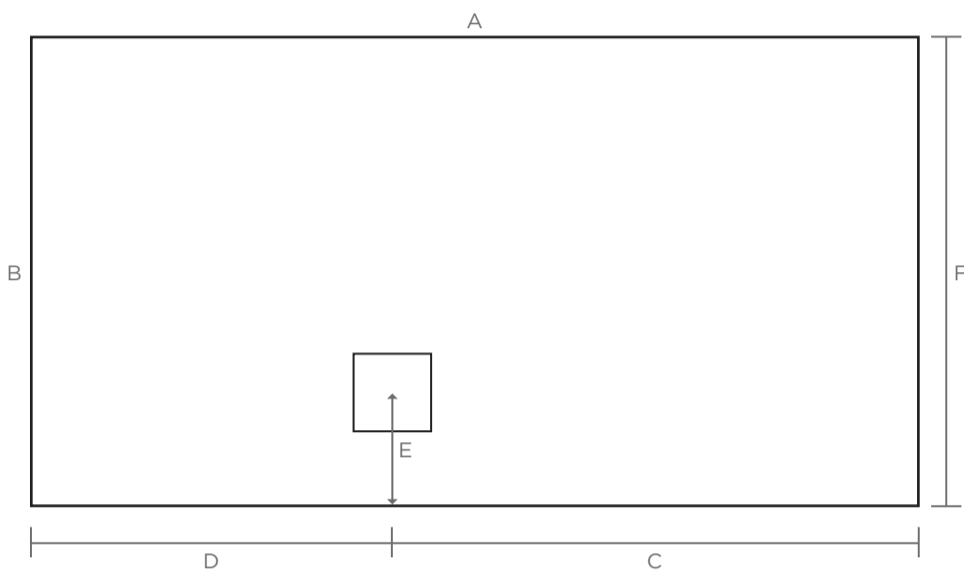

CLASSIC M SLATE

DIMENSIONS

Classic M Slate Trays are compatible with all standard shower enclosures. They will fit seamlessly into your bathroom. Understanding that each installation is unique we can trim up to 25mm of each wall touching side to ensure the perfect fit.

They are slim with a height of just 32mm and all trays can be fitted on top or level with the bathroom floor.

RECTANGLE

A (mm)	B (mm)	C (mm)	D (mm)	E (mm)	F (mm)	MPN
1800	1000	985	815	250	750	CMSLATE1800X1000
1800	900	985	815	250	650	CMSLATE1800X900
1800	800	985	815	250	550	CMSLATE1800X800
1700	1000	935	765	250	750	CMSLATE1700X1000
1700	900	935	765	250	650	CMSLATE1700X900
1700	700	935	765	250	450	CMSLATE1700X700
1600	1000	885	715	250	750	CMSLATE1600X1000
1600	900	885	715	250	650	CMSLATE1600X900
1600	800	885	715	250	550	CMSLATE1600X800
1500	1000	835	665	250	750	CMSLATE1500X1000
1500	900	835	665	250	650	CMSLATE1500X900
1400	1000	785	615	250	750	CMSLATE1400X1000
1400	900	785	615	250	650	CMSLATE1400X900
1400	800	785	615	250	550	CMSLATE1400X800
1300	1000	735	565	250	750	CMSLATE1300X1000
1300	900	735	565	250	650	CMSLATE1300X900
1200	1000	685	515	250	750	CMSLATE1200X1000
1200	900	685	515	250	650	CMSLATE1200X900
1200	800	685	515	250	550	CMSLATE1200X800

SQUARE

A (mm)	B (mm)	C (mm)	D (mm)	E (mm)	F (mm)	MPN
1000	1000	750	250	250	750	CMSLATE1000x1000
900	900	650	250	250	650	CMSLATE900x900

QUADRANT

A (mm)	B (mm)	C (mm)	D (mm)	E (mm)	F (mm)	MPN
1000	1000	750	250	250	750	CMSLATE1000QUAD
900	900	650	250	250	650	CMSLATE900QUAD

OFFSET QUADRANT RIGHT HAND

A (mm)	B (mm)	C (mm)	D (mm)	E (mm)	F (mm)	MPN
1200	900	950	250	250	650	CMSLATE12X9QRH
1000	800	950	250	250	550	CMSLATE10X8QRH

OFFSET QUADRANT LEFT HAND

A (mm)	B (mm)	C (mm)	D (mm)	E (mm)	F (mm)	MPN
1200	900	950	250	250	650	CMSLATE12X9QLH
1000	800	950	250	250	550	CMSLATE10X8QLH